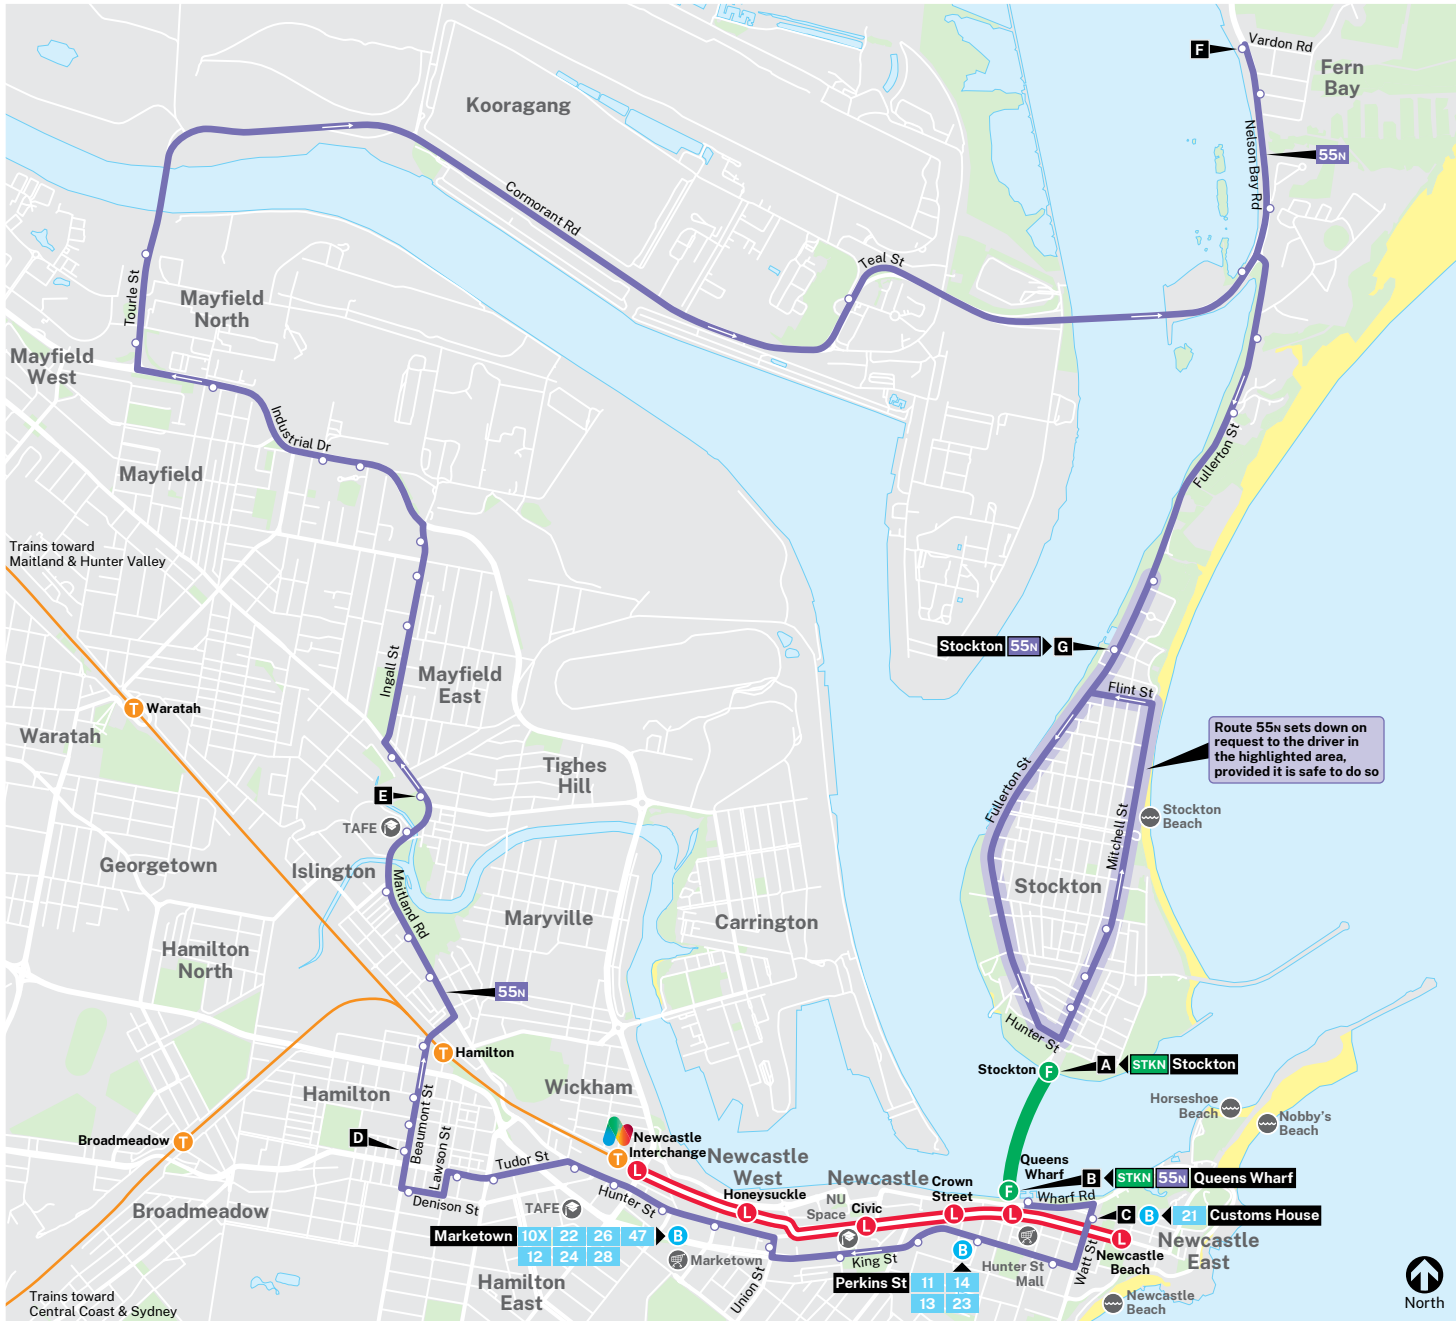

Routes STKN, 55N

Legend

- F Ferry route/wharf
- B Bus connection available
- T Train line/station
- A Timing point
- S Shopping centre
- H Hospital
- STKN Ferry route code
- 55N Bus route number
- L Light rail line/stop
- E Educational institution
- S Sporting facility
- I Information, 09:00-16:00 Monday-Friday

cartography by transitgraphics.com.au